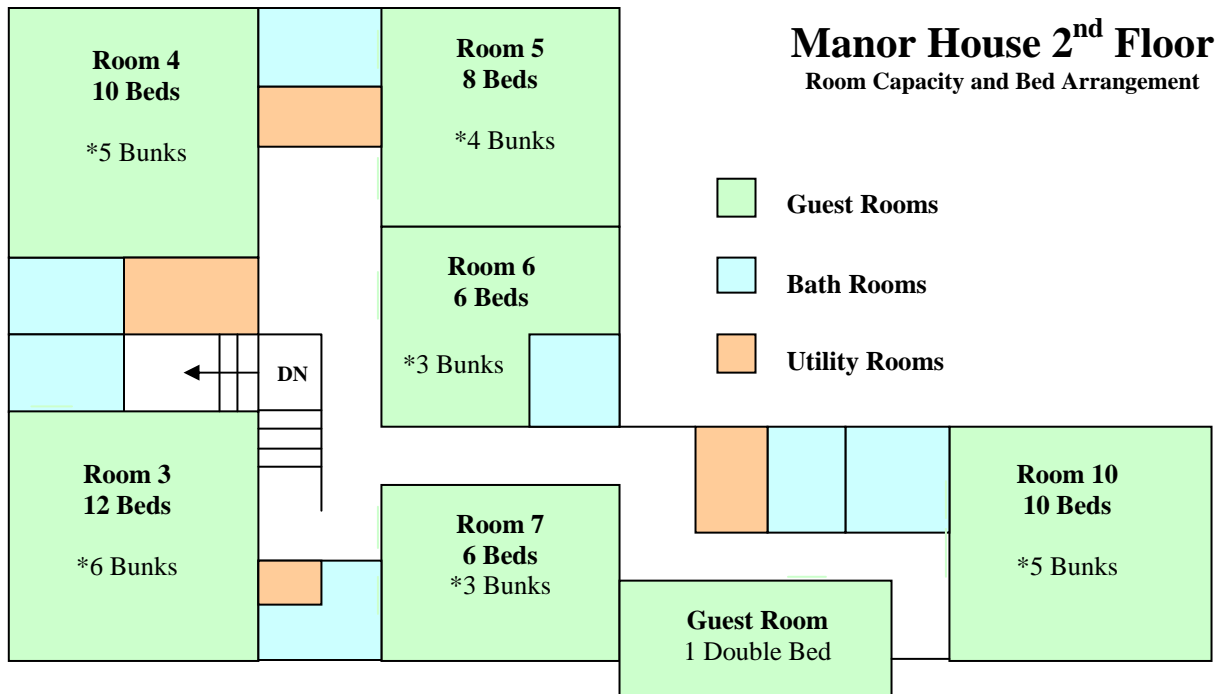

Manor House Lodging

The Manor House has 7 sleeping rooms with a total of 53 guest beds; this includes 20 bunk beds (40 beds) which have twin size mattresses top and bottom, and 6 bunk beds (12 beds) with a twin mattress on top and a double mattress on the bottom. The Guest Room has one double bed. (The Guest room has been set aside for group speakers, but can also be used as an extra guest bed.)

*Rooms 3,4,5,6,7 and 10 include one bunk bed with a double bottom and twin top.

***Guests are required to bring their own bedding (sleeping bags, top sheets, blankets, pillows, etc.) as well as towels and washcloths. Each mattress is provided with a bottom sheet only. ***